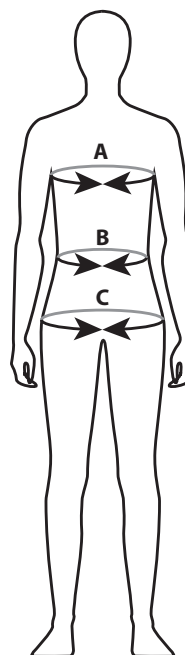

# THIS MEASUREMENT CHART IS A GENERAL GUIDELINE

- A: CHEST SIZE**  
Measure around the widest part of your chest.
- B: WAIST SIZE**  
Measure around the narrow part of your chest.
- C: HIP SIZE**  
Measure around the widest part of your hip.

All sizes are given in centimetres.  
BM = body measurements  
Measurement tolerance: +/- 1,0 cm.  
Please contact us for further information about back length.  
Stock availability is indicated in the individual product description.

WOMEN'S WEAR ♀															
Ordering sizes			S		M		L		XL		2XL		3XL		
Ordering sizes			34	36	38	40	42	44	46	48	50	52	54	56	
A	Chest size	BM	80	84	88	92	96	100	106	112	118	124	130	136	
B	Waist size	BM	62	66	70	74	78	82	88	94	100	106	112	118	
C	Hip size	BM	86	90	94	98	102	106	112	118	124	130	136	142	
T-, polo-, sweatshirt sizes			XS	S		M		L		XL		2XL		3XL	
Conversation table from women's to men's sizes															
Men's size trousers				40	42	44	46	48	50	54	56	60	62	66	
Men's size tops				42	44	46	48	50	54	56	60	62	66	68	

MEN'S TOPS ♂															
Ordering sizes			XS	S		M		L		XL		2XL		3XL	
Ordering sizes			44	46	48	50	52	54	56	58	60	62	64	66	
A	Chest size	BM	88	92	96	100	104	108	112	116	120	124	128	132	
B	Waist size	BM	76	80	84	88	92	96	100	104	108	112	116	120	
T-, polo-, sweatshirt sizes			S		M		L		XL		2XL		3XL		