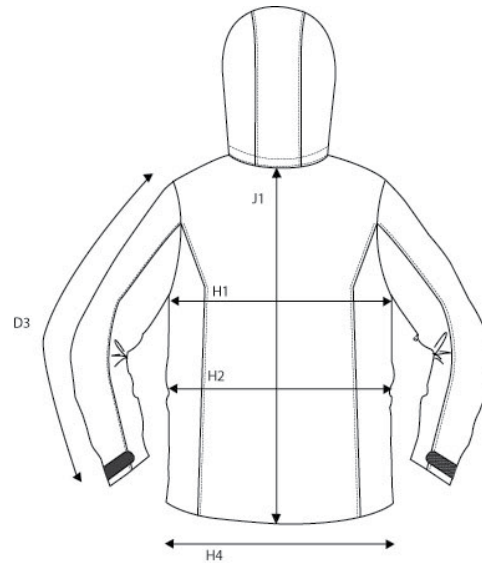

SIZE AND FIT: FAIRVIEW

**FAIRVIEW Mens**

Base size: M / Measurement (in cm)	Diagram	S	M	L	XL	XXL	3XL	4XL
SLEEVE LENGTH from shoulderseam	D3	67	<b>68</b>	69	70	71	72	73
1/2 CHEST WIDTH at armhole	H1	56	<b>59</b>	62	65	68	71	74
1/2 WAIST	H2	54	<b>57</b>	60	63	66	69	72
1/2 BOTTOM WIDTH	H4	54	<b>57</b>	60	63	66	69	72
FULL LENGTH at centre back	J1	71,5	<b>74,5</b>	77,5	80,5	83,5	86,5	89,5

**FAIRVIEW Ladies**

Base size: M / Measurement (in cm)	Diagram	XS	S	M	L	XL	XXL	3XL
SLEEVE LENGTH from shoulderseam	D3	63	64	<b>65</b>	66	67	68	69
1/2 CHEST WIDTH at armhole	H1	50	53	<b>56</b>	59	62	65	69
1/2 WAIST	H2	45	48	<b>51</b>	54	57	61	65
1/2 BOTTOM WIDTH	H4	51	54	<b>57</b>	60	63	66	70
FULL LENGTH at centre back	J1	68,5	70,5	<b>72,5</b>	74,5	76,5	78,5	80,5