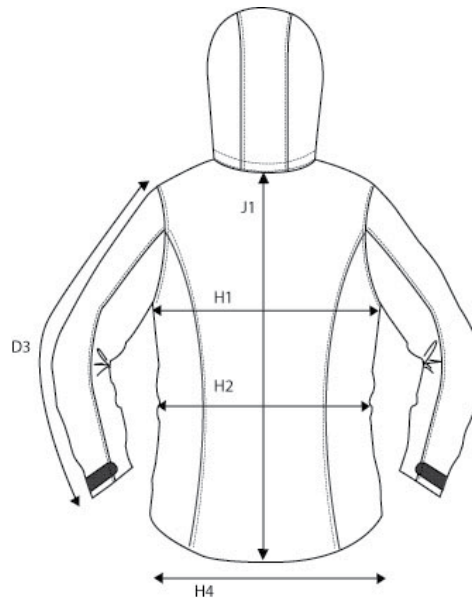

SIZE AND FIT: FAIRVIEW

**FAIRVIEW Mens**

Base size: M / Measurement (in cm)	Diagram	S	M	L	XL	XXL	3XL	4XL
SLEEVE LENGTH from shoulderseam	D3	67	<b>68</b>	69	70	71	72	73
1/2 CHEST WIDTH at armhole	H1	56	<b>59</b>	62	65	68	71	74
1/2 WAIST	H2	54	<b>57</b>	60	63	66	69	72
1/2 BOTTOM WIDTH	H4	54	<b>57</b>	60	63	66	69	72
FULL LENGTH at centre back	J1	71,5	<b>74,5</b>	77,5	80,5	83,5	86,5	89,5

**FAIRVIEW Ladies**

Base size: M / Measurement (in cm)	Diagram	XS	S	M	L	XL	XXL	3XL
SLEEVE LENGTH from shoulderseam	D3	63	64	<b>65</b>	66	67	68	69
1/2 CHEST WIDTH at armhole	H1	50	53	<b>56</b>	59	62	65	69
1/2 WAIST	H2	45	48	<b>51</b>	54	57	61	65
1/2 BOTTOM WIDTH	H4	51	54	<b>57</b>	60	63	66	70
FULL LENGTH at centre back	J1	68,5	70,5	<b>72,5</b>	74,5	76,5	78,5	80,5