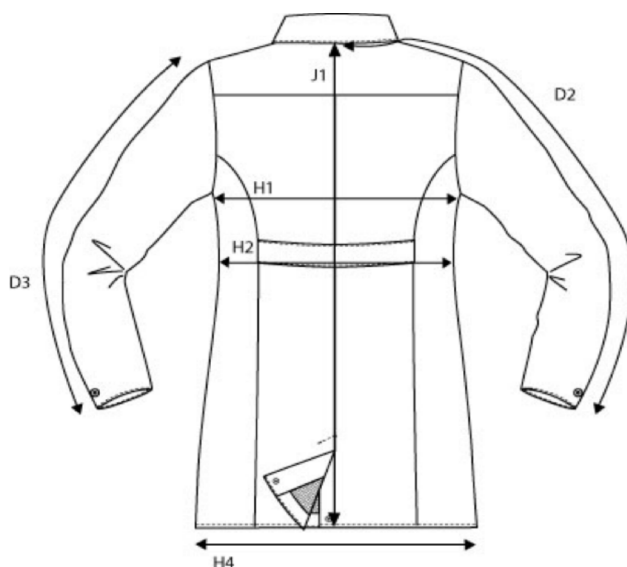

SIZE AND FIT :

SEATE

SEATE

MENS

Measurement (in cm)	Diagram	S	M	L	XL	XXL	3XL	4XL
Centre back to end of sleeve	D2							
Sleeve Length <i>from shoulderseam</i>	D3	64.75	66.5	68.25	70	71.75	73.5	75.25
1/2 Chest Width <i>at armhole</i>	H1	54	57	60	63	66	69	72
1/2 Waist	H2	53	56	59	62	65	68	71
1/2 Bottom Width	H4	53	56	59	62	65	68	71
Full Length <i>at centre back</i>	J1	80	83	86	89	92	95	98

SEATE

LADES

Measurement (in cm)	Diagram	XS	S	M	L	XL	XXL
Centre back to end of sleeve	D2						
Sleeve Length <i>from shoulderseam</i>	D3	63	64	65	66	67	68
1/2 Chest Width <i>at armhole</i>	H1	45	48	51	54	57	60
1/2 Waist	H2	42	45	48	51	54	57
1/2 Bottom Width	H4	54	57	60	63	66	69
Full Length <i>at centre back</i>	J1	81	83	85	87	89	91