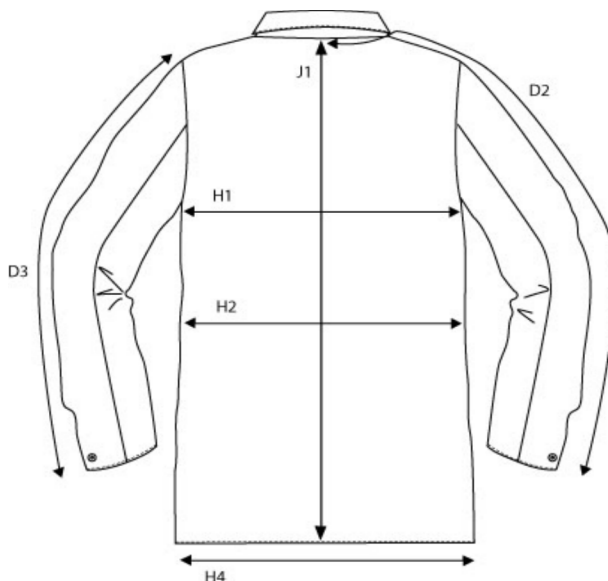

SIZE AND FIT :

SEATE

SEATE

MENS

Measurement (in cm)	Diagram	S	M	L	XL	XXL	3XL	4XL
Centre back to end of sleeve	D2							
Sleeve Length <i>from shoulderseam</i>	D3	64.75	66.5	68.25	70	71.75	73.5	75.25
1/2 Chest Width <i>at armhole</i>	H1	54	57	60	63	66	69	72
1/2 Waist	H2	53	56	59	62	65	68	71
1/2 Bottom Width	H4	53	56	59	62	65	68	71
Full Length <i>at centre back</i>	J1	80	83	86	89	92	95	98

SEATE

LADES

Measurement (in cm)	Diagram	XS	S	M	L	XL	XXL
Centre back to end of sleeve	D2						
Sleeve Length <i>from shoulderseam</i>	D3	63	64	65	66	67	68
1/2 Chest Width <i>at armhole</i>	H1	45	48	51	54	57	60
1/2 Waist	H2	42	45	48	51	54	57
1/2 Bottom Width	H4	54	57	60	63	66	69
Full Length <i>at centre back</i>	J1	81	83	85	87	89	91