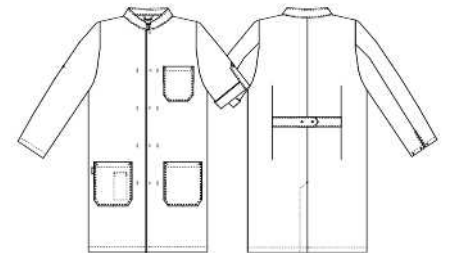

## Unisex coat

**KENTAUR**<sup>®</sup>  
Work Wear of Denmark

- Stand up collar
- Hidden press buttons
- Adjustable arm length
- 1 chest pocket
- 2 hip pockets
- Separate mobile phone pocket inside the hip pocket
- Adjustable width at the wrist
- Adjustable back
- Back slits

**Quality:** 50/50% C/P, 210 g/m2

**Colour:** white 101

**Construction:** 2X1 Twill

**Size:** XS-4XL