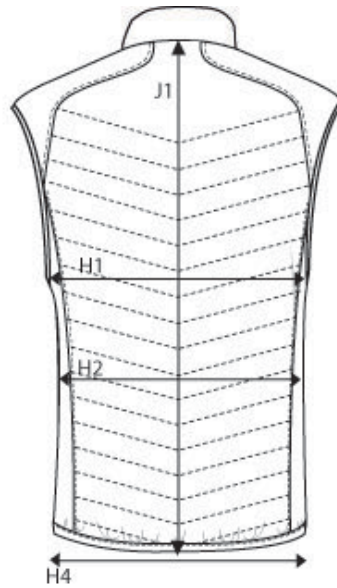

## PRODUCT MEASUREMENT SIZE AND FIT: BENTON

### BENTON *Mens*

Base size: **M** / Measurement (in cm)

	Diagram	S	M	L	XL	XXL	3XL	4XL
1/2 CHEST WIDTH at armhole	H1	54	<b>57</b>	60	63	66	69	72
1/2 WAIST WIDTH	H2	52,5	<b>55,5</b>	58,5	61,5	64,5	67,5	70,5
1/2 BOTTOM WIDTH - relaxed at elastic tape	H4	47	<b>50</b>	53	56	59	62	65
FULL LENGTH at centre back	J1	67	<b>69</b>	71	73	75	77	79

### BENTON *Ladies*

Base size: **M** / Measurement (in cm)

	Diagram	XS	S	M	L	XL	XXL	3XL
1/2 CHEST WIDTH at armhole	H1	44	47	<b>50</b>	53	56	59	63
1/2 WAIST	H2	42	45	<b>48</b>	51	54	58	62
1/2 BOTTOM WIDTH - relaxed at elastic tape	H4	42	45	<b>48</b>	51	54	57	61
FULL LENGTH at centre back	J1	60	62	<b>64</b>	66	68	70	72