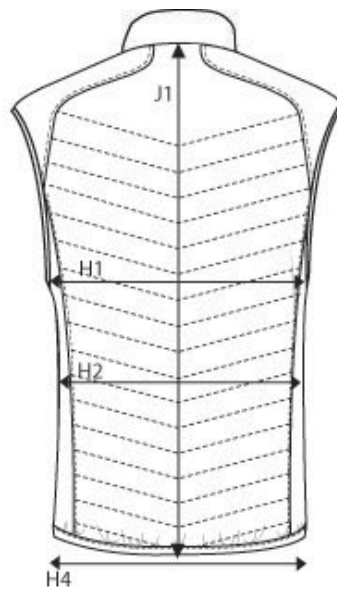

## PRODUCT MEASUREMENT SIZE AND FIT: BENTON

### BENTON *Mens*

Base size: **M** / Measurement (in cm)

	Diagram	S	M	L	XL	XXL	3XL	4XL
1/2 CHEST WIDTH at armhole	H1	54	<b>57</b>	60	63	66	69	72
1/2 WAIST WIDTH	H2	52,5	<b>55,5</b>	58,5	61,5	64,5	67,5	70,5
1/2 BOTTOM WIDTH - relaxed at elastic tape	H4	47	<b>50</b>	53	56	59	62	65
FULL LENGTH at centre back	J1	67	<b>69</b>	71	73	75	77	79

### BENTON *Ladies*

Base size: **M** / Measurement (in cm)

	Diagram	XS	S	M	L	XL	XXL	3XL
1/2 CHEST WIDTH at armhole	H1	44	47	<b>50</b>	53	56	59	63
1/2 WAIST	H2	42	45	<b>48</b>	51	54	58	62
1/2 BOTTOM WIDTH - relaxed at elastic tape	H4	42	45	<b>48</b>	51	54	57	61
FULL LENGTH at centre back	J1	60	62	<b>64</b>	66	68	70	72