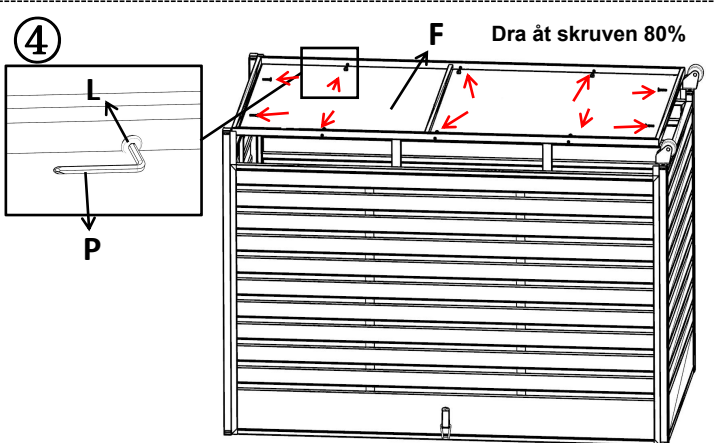

VENTURE DESIGN

HOME & INTERIOR

1012-400
Tiana cushion box

Monteringsanvisning - AssemblyInstruction - Einbauzeichnung

1012-400 Assembly Instruction

Tiana cushion box

A	1pc	B	1pc	C	1pc	D	1pc	E	1pc				
Front side piece / 1999-5697		Back Side piece / 1999-5699		Left Side piece / 1999-5085		Right Side piece / 1999-5086		Cover plate / 1999-5701					
F	1pc	G	2pcs	H	2pcs	I	1pc	J	2pcs	K	2pcs	L	36pcs
Bottom cover / 1999-5084		Long feet		Short feet		Handle		Gas spring / 1999-5079		Castor		M6*25	
M	2pcs	N	2pcs	O	1pc	P	1pc	Q	1pc	R	6pcs		
M6*35 Screw&nut		Plastic washer		Wrench		Hexagon Spanner		Inner cloth cover / 1999-5078		M6*20			

VENTURE DESIGN
HOME & INTERIOR

1012-400
Assembly Instruction

Tiana cushion box