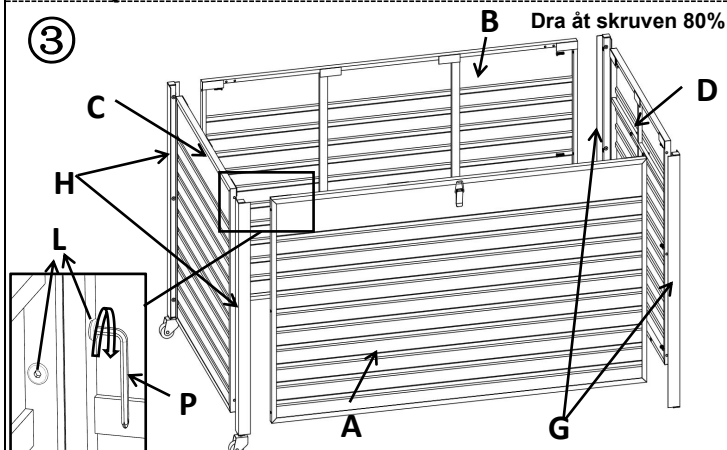

VENTURE DESIGN

HOME & INTERIOR

1012-400
Tiana cushion box

Monteringsanvisning - AssemblyInstruction - Einbauzeichnung

1012-400 Assembly Instruction

Tiana cushion box

A	1pc	B	1pc	C	1pc	D	1pc	E	1pc				
Front side piece / 1999-5697		Back Side piece / 1999-5699		Left Side piece / 1999-5085		Right Side piece / 1999-5086		Cover plate / 1999-5701					
F	1pc	G	2pcs	H	2pcs	I	1pc	J	2pcs	K	2pcs	L	36pcs
Bottom cover / 1999-5084		Long feet		Short feet		Handle		Gas spring / 1999-5079		Castor		M6*25	
M	2pcs	N	2pcs	O	1pc	P	1pc	Q	1pc	R	6pcs		
M6*35 Screw&nut		Plastic washer		Wrench		Hexagon Spanner		Inner cloth cover / 1999-5078		M6*20			

VENTURE DESIGN
HOME & INTERIOR

1012-400
Assembly Instruction

Tiana cushion box