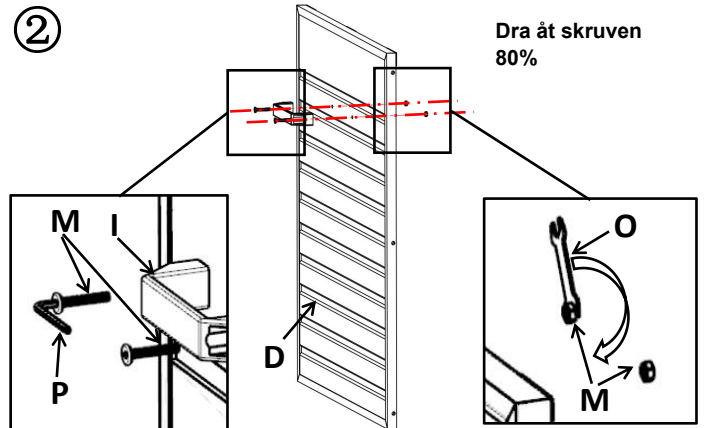

VENTURE DESIGN

HOME & INTERIOR

1012-400
Tiana cushion box

Monteringsanvisning - AssemblyInstruction - Einbauzeichnung

1012-400 Assembly Instruction

Tiana cushion box

A	1pc	B	1pc	C	1pc	D	1pc	E	1pc				
Front side piece / 1999-5697		Back Side piece / 1999-5699		Left Side piece / 1999-5085		Right Side piece / 1999-5086		Cover plate / 1999-5701					
F	1pc	G	2pcs	H	2pcs	I	1pc	J	2pcs	K	2pcs	L	36pcs
Bottom cover / 1999-5084		Long feet		Short feet		Handle		Gas spring / 1999-5079		Castor		M6*25	
M	2pcs	N	2pcs	O	1pc	P	1pc	Q	1pc	R	6pcs		
M6*35 Screw&nut		Plastic washer		Wrench		Hexagon Spanner		Inner cloth cover / 1999-5078		M6*20			

VENTURE DESIGN
HOME & INTERIOR

1012-400
Assembly Instruction

Tiana cushion box