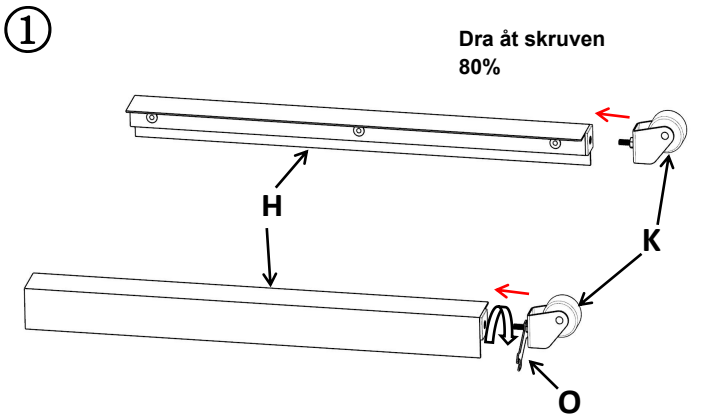

VENTURE DESIGN

HOME & INTERIOR

1012-400
Tiana cushion box

Monteringsanvisning - AssemblyInstruction - Einbauzeichnung

1012-400 Assembly Instruction

Tiana cushion box

A	1pc	B	1pc	C	1pc	D	1pc	E	1pc				
Front side piece / 1999-5697		Back Side piece / 1999-5699		Left Side piece / 1999-5085		Right Side piece / 1999-5086		Cover plate / 1999-5701					
F	1pc	G	2pcs	H	2pcs	I	1pc	J	2pcs	K	2pcs	L	36pcs
Bottom cover / 1999-5084		Long feet		Short feet		Handle		Gas spring / 1999-5079		Castor		M6*25	
M	2pcs	N	2pcs	O	1pc	P	1pc	Q	1pc	R	6pcs		
M6*35 Screw&nut		Plastic washer		Wrench		Hexagon Spanner		Inner cloth cover / 1999-5078		M6*20			

VENTURE DESIGN
HOME & INTERIOR

1012-400
Assembly Instruction

Tiana cushion box