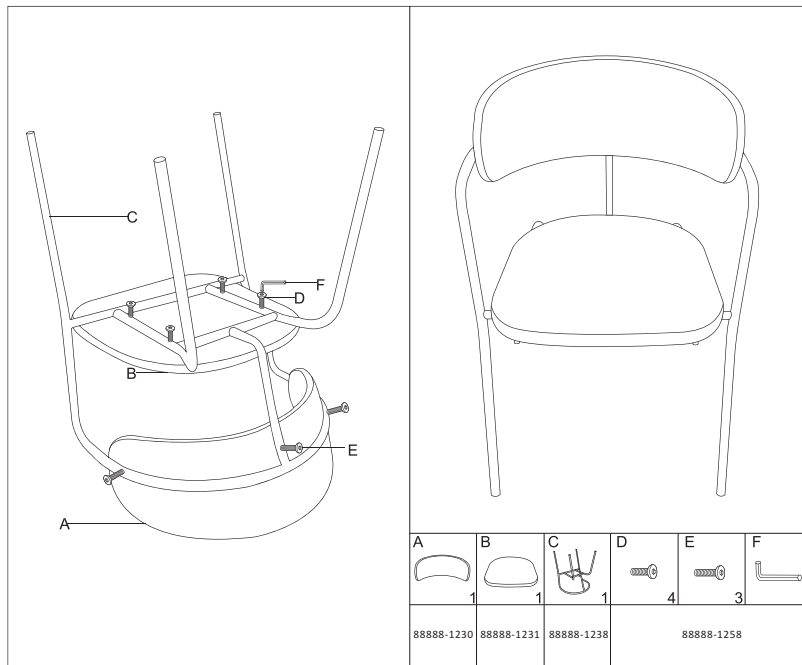

MONTERINGSANVISNING

ASSEMBLY INSTRUCTIONS

ARROW KARMSTOL

Art. Nr 15021-887

Assembly instructions | Monteringsanvisning

2020

VENTURE DESIGN
HOME & INTERIOR