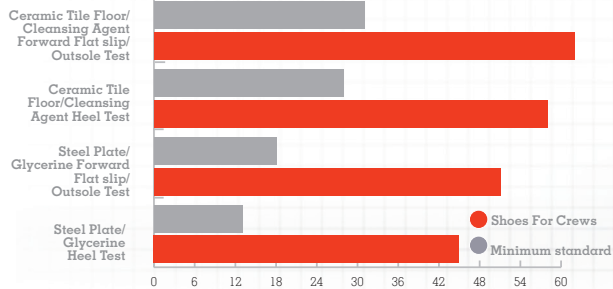

SFC GREATLY EXCEEDS INDUSTRY STANDARDS

EVOLUTION II- DATA GUIDE

Certification: N/A

Upper Material: Synthetic/Nylon mesh

Lining Material: Polyester

Midssole Material: EVA infused

Outsole Material: Rubber

Safety Toe Cap: N/A

COO: China