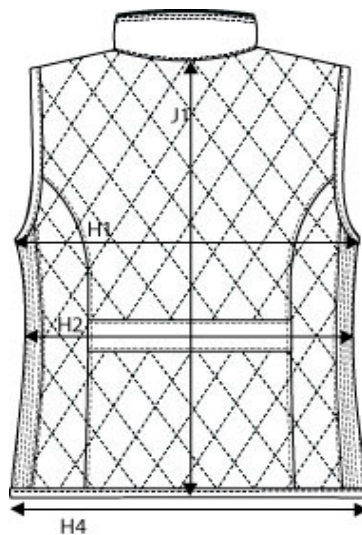

SIZE AND FIT: CAMDEN

CAMDEN Mens

Base size: M / Measurement (in cm)	Diagram	S	M	L	XL	XXL	3XL	4XL
1/2 CHEST WIDTH at armhole	H1	51	54	57	60	63	66	69
1/2 BOTTOM WIDTH	H4	49	52	55	58	61	64	67
FULL LENGTH at centre back	J1	61	63	65	67	69	71	73

CAMDEN Ladies

Base size: M / Measurement (in cm)	Diagram	XS	S	M	L	XL	XXL	3XL
1/2 CHEST WIDTH at armhole	H1	45	47	49	51	53	55	58
1/2 WAIST	H2	41,5	43,5	45,5	47,5	49,5	51,5	54,5
1/2 BOTTOM WIDTH	H4	47	49	51	53	55	57	60
FULL LENGTH at centre back	J1	58	59,5	61	62,5	64	65,5	67