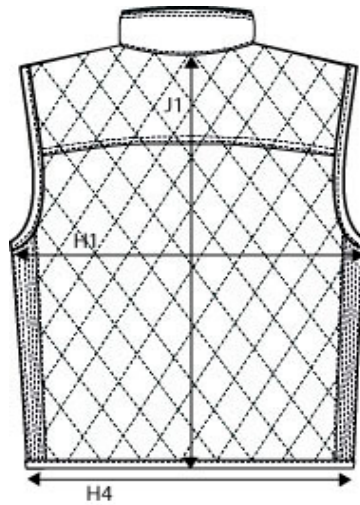

SIZE AND FIT: CAMDEN

CAMDEN Mens

Base size: M / Measurement (in cm)	Diagram	S	M	L	XL	XXL	3XL	4XL
1/2 CHEST WIDTH at armhole	H1	51	54	57	60	63	66	69
1/2 BOTTOM WIDTH	H4	49	52	55	58	61	64	67
FULL LENGTH at centre back	J1	61	63	65	67	69	71	73

CAMDEN Ladies

Base size: M / Measurement (in cm)	Diagram	XS	S	M	L	XL	XXL	3XL
1/2 CHEST WIDTH at armhole	H1	45	47	49	51	53	55	58
1/2 WAIST	H2	41,5	43,5	45,5	47,5	49,5	51,5	54,5
1/2 BOTTOM WIDTH	H4	47	49	51	53	55	57	60
FULL LENGTH at centre back	J1	58	59,5	61	62,5	64	65,5	67