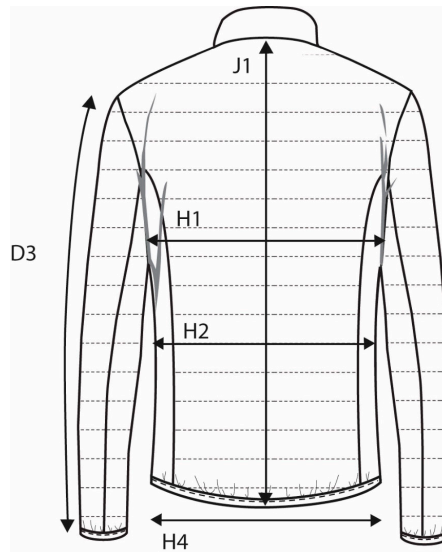

NIMBUS® | *Play*

PRODUCT MEASUREMENT SIZE AND FIT: OLYMPIA

OLYMPIA *Mens*

Base size: **M** / Measurement (in cm)

	Diagram	S	M	L	XL	XXL	3XL	4XL
SLEEVE LENGTH from shoulderseam	D3	65,25	67	68,75	70,5	72,25	74	75,75
1/2 CHEST WIDTH at armhole	H1	54	57	60	63	66	69	72
1/2 WAIST WIDTH	H2	51	54	57	60	63	66	69
1/2 BOTTOM WIDTH- Relaxed	H4	48	51	54	57	60	63	66
FULL LENGTH at centre back	J1	67	70	73	76	79	82	85

OLYMPIA *Ladies*

Base size: **M** / Measurement (in cm)

	Diagram	XS	S	M	L	XL	XXL	3XL
SLEEVE LENGTH from shoulderseam	D3	61,5	63	64,5	66	67,5	69	69
1/2 CHEST WIDTH at armhole	H1	47	50	53	56	59	62	66
1/2 WAIST	H2	42	45	48	51	54	58	62
1/2 BOTTOM WIDTH	H4	50	53	56	59	62	65	69
FULL LENGTH at centre back	J1	62	64	66	68	70	72	72