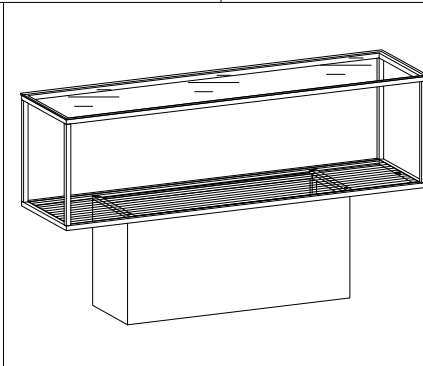

MONTERINGSANVISNING ASSEMBLY INSTRUCTIONS

MAGLEHEM HYLLA

Art. nr 15005-188

VENTURE DESIGN

HOME & INTERIOR

Assembly instructions | Monteringsanvisning

A		1	88888-1005
B		1	88888-1006
C		1	
D		1	
E		1	
F		4	
G		4	88888-1003
H		4	88888-1003
I		4	88888-1003
J		14	88888-1003
K		1	88888-1003