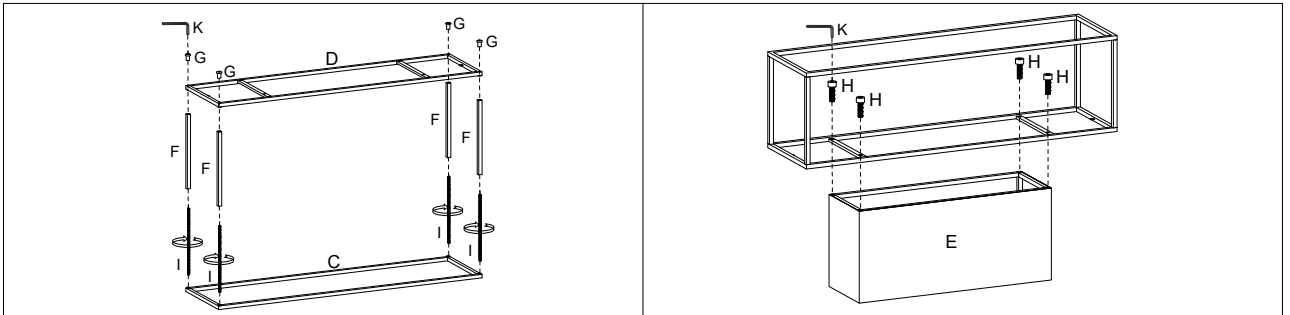

MONTERINGSANVISNING ASSEMBLY INSTRUCTIONS

MAGLEHEM HYLLA

Art. nr 15005-188

VENTURE DESIGN

HOME & INTERIOR

Assembly instructions | Monteringsanvisning

A		1	88888-1005
B		1	88888-1006
C		1	
D		1	
E		1	
F		4	
G		4	88888-1003
H		4	88888-1003
I		4	88888-1003
J		14	88888-1003
K		1	88888-1003