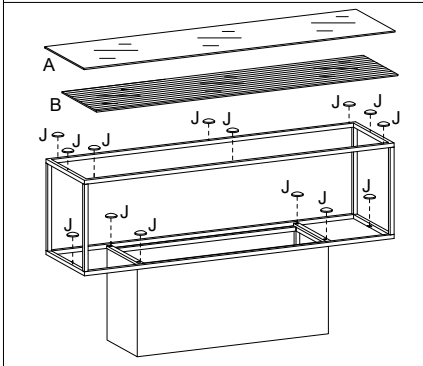

MONTERINGSANVISNING ASSEMBLY INSTRUCTIONS

MAGLEHEM HYLLA

Art. nr 15005-188

VENTURE DESIGN

HOME & INTERIOR

Assembly instructions | Monteringsanvisning

A		1	88888-1005
B		1	88888-1006
C		1	
D		1	
E		1	
F		4	
G		4	88888-1003
H		4	88888-1003
I		4	88888-1003
J		14	88888-1003
K		1	88888-1003