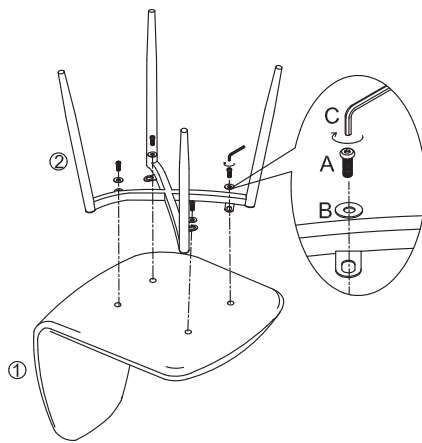

Assembly instructions | Monteringsanvisning

ASSEMBLY INSTRUCTION

MODEL: **Velvet Polar Dining Chair Beige / black** (19912-880)

Hardware List
88888-272 SP-Polar Dining Chair Black / black - Screw Set

No.	DESCRIPTION	QTY.
A	JCBC M6 x 18mm	4pcs
B	Flat Washer	4pcs
C	5# Allen Key	1pc

Part List

No.	DESCRIPTION	QTY.
1	88888-274 SP-Polar Dining Chair Black / black - Leg	1pc
2	88888-111 SP-Polar Dining Chair Black / black - Seat	1pc

1