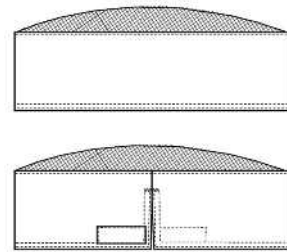

40520-2-0-0-700

Skull cap with mesh

KENTAUR[®]
Work Wear of Denmark

- Skull cap with mesh in crown
- Velcro fastener

Quality: 65/35% P/C, 245 g/m2

Colour: black 700

Construction: 2X1 Twill

Size: one size

Washing instructions

+/- 1 cm

		UNI
Bottom width	A	64
Heigth	B	7,5