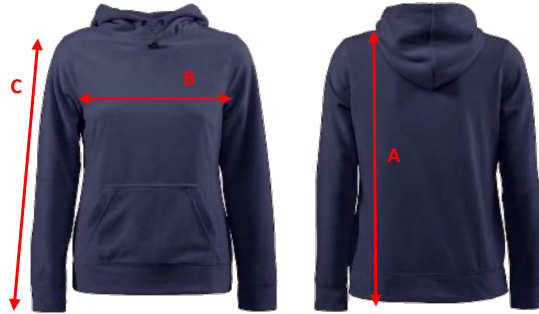

*Printer*  
ACTIVE WEAR

**SIZE CHART**

**Brand: PRINTER ACTIVE WEAR**  
**Style: 2261511 SWITCH MICRO LADY**

	<b>XS</b>	<b>S</b>	<b>M</b>	<b>L</b>	<b>XL</b>	<b>XXL</b>	<b>3XL</b>
A) body length from shoulder point	63	65	67	69	71	73	75
B) 1/2 chest width	43	46	49	52	56	60	64
c) sleeve length	62	63	64	65	66	67	68

*All measurements are indicative with minimum tolerance of 1 cm*