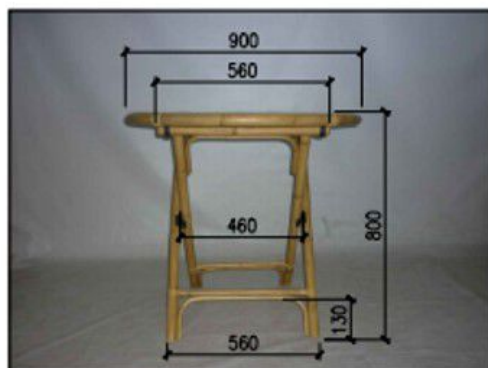

Art Name : Cane Café table ø80cm
Art. No : 1215 - 6010

VENTURE DESIGN
HOME & INTERIOR

SIZE : 900x900x800
NETWEIGH : 10,220 Kgr

Art. Name : Cane Foldable dining Chair – Bamboo
 Art. No : 1214-6010

VENTURE DESIGN
 HOME & INTERIOR