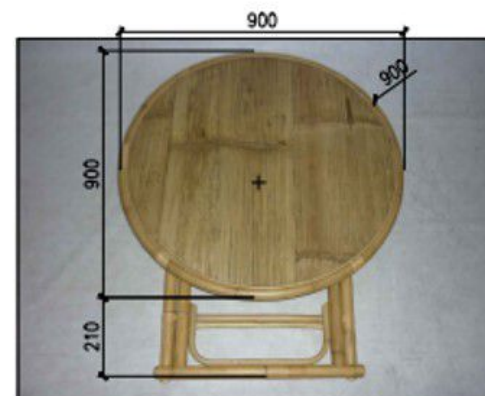

Art Name : Cane Café table ø80cm
Art. No : 1215 - 6010

VENTURE DESIGN
HOME & INTERIOR

SIZE : 900x900x800
NETWEIGH : 10,220 Kgr

Art. Name : Cane Foldable dining Chair – Bamboo
 Art. No : 1214-6010

VENTURE DESIGN
 HOME & INTERIOR