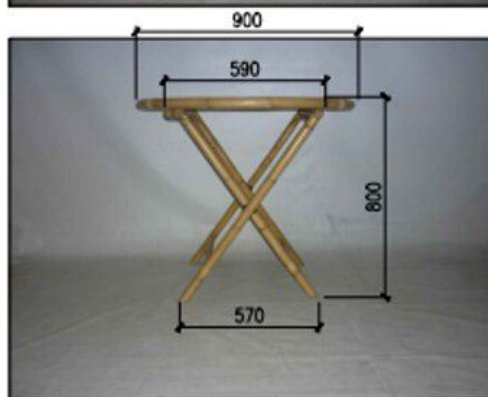

Art Name : Cane Café table ø80cm
Art. No : 1215 - 6010

VENTURE DESIGN
HOME & INTERIOR

SIZE : 900x900x800
NETWEIGH : 10,220 Kgr

Art. Name : Cane Foldable dining Chair – Bamboo
 Art. No : 1214-6010

VENTURE DESIGN
 HOME & INTERIOR