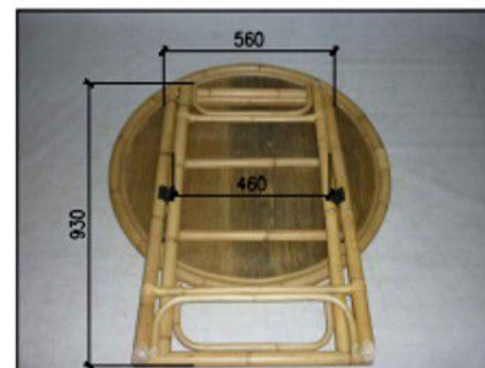

Art Name : Cane Café table ø80cm
Art. No : 1215 - 6010

VENTURE DESIGN
HOME & INTERIOR

SIZE : 900x900x800
NETWEIGH : 10,220 Kgr

Art. Name : Cane Foldable dining Chair – Bamboo
 Art. No : 1214-6010

VENTURE DESIGN
 HOME & INTERIOR