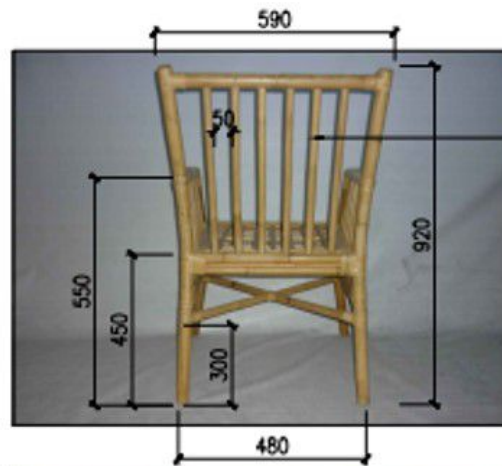

JUMLAH DECOR
n(6)