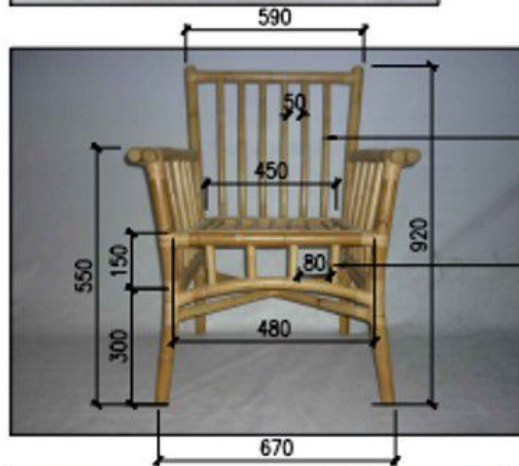

JUMLAH DECOR
n(7)

JUMLAH DECOR
n(6)

JUMLAH DECOR
n(4)