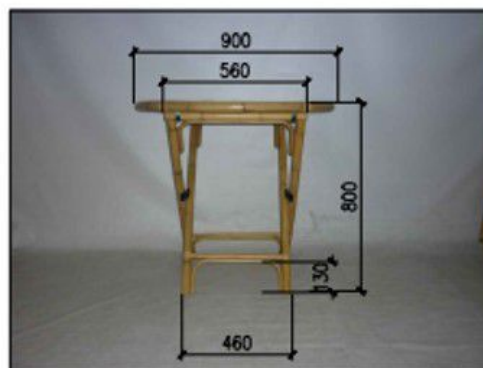

Art Name : Cane Café table ø80cm
Art. No : 1215 - 6010

VENTURE DESIGN
HOME & INTERIOR

SIZE : 900x900x800
NETWEIGH : 10,220 Kgr

Art. Name : Cane Foldable dining Chair – Bamboo
 Art. No : 1214-6010

VENTURE DESIGN
 HOME & INTERIOR