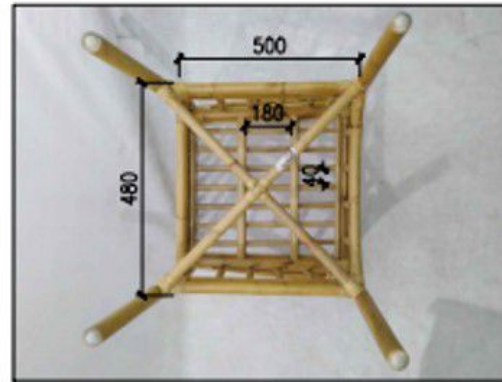

JUMLAH DECOR
n(7)

JUMLAH DECOR
n(6)

JUMLAH DECOR
n(4)