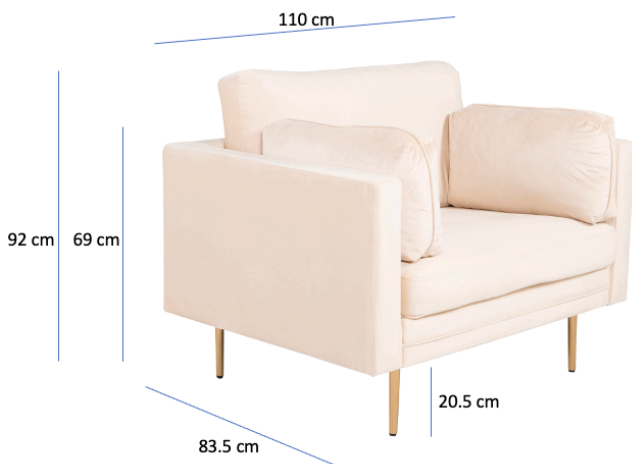

Assembly instructions | Monteringsanvisning

ASSEMBLY INSTRUCTION

MODEL:18046-888-Boom-Single Chair Velvet-Black
18046-987-Boom-Single Chair Velvet-BLUE
18046-980-Boom-Single Chair Velvet-Beige
18046-989-Boom-Single Chair Velvet-Pink
18046-894-Boom-Single Chair Velvet-Green
18046-995-Boom-Single Chair Corduroy-Beige

Parts List

A×1

E×1

B×4

F×1

C×16

G×2

D×1

(1)

(2)

2020

VENTURE DESIGN
HOME & INTERIOR