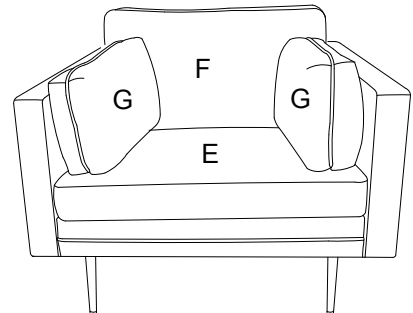

Assembly instructions | Monteringsanvisning

ASSEMBLY INSTRUCTION

MODEL:18046-888-Boom-Single Chair Velvet-Black
18046-987-Boom-Single Chair Velvet-BLUE
18046-980-Boom-Single Chair Velvet-Beige
18046-989-Boom-Single Chair Velvet-Pink
18046-894-Boom-Single Chair Velvet-Green
18046-995-Boom-Single Chair Corduroy-Beige

Parts List

A×1

E×1

B×4

F×1

C×16

G×2

D×1

(1)

(2)

2020

VENTURE DESIGN
HOME & INTERIOR