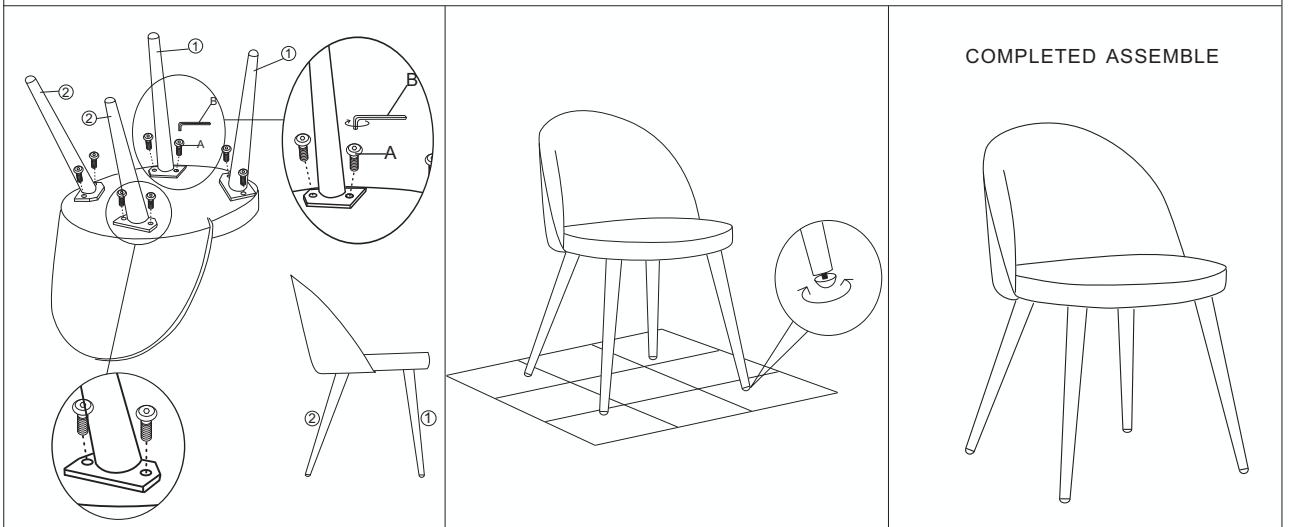

MONTERINGSANVISNING

ASSEMBLY INSTRUCTIONS

VELVET MATSTOL SAMMET

Art. Nr 19924-887

Assembly instructions | Monteringsanvisning

ASSEMBLY INSTRUCTION

MODEL: **Velvet Chair - Creme** (19924-880)

Hardware List
88888-275 SP-Velvet Chair -Creme - Screw Set

No.	DESCRIPTION	QTY.
A	JCBC M8x25mm 	8pcs
B	5# Allen key 	1pc

Part List

No.	DESCRIPTION	QTY.
1	88888-29 SP-Velvet Chair-Creme - Leg "front"	2pcs
2	88888-51 SP-Velvet Chair-Creme - Leg "back"	2pcs
3	88888-111 SP-Velvet Chair-Creme - Seat	1pc