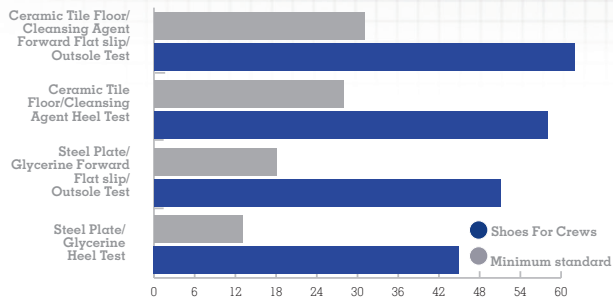

SFC GREATLY EXCEEDS INDUSTRY STANDARDS

CATER II - DATA GUIDE

Certification:	EN ISO 20347:2012 (OB E SRC)
Upper Material:	Leather
Lining Material:	Polyester
Midssole Material:	Rubber
Outsole Material:	Rubber
Safety Toe Cap:	N/A
COO:	China