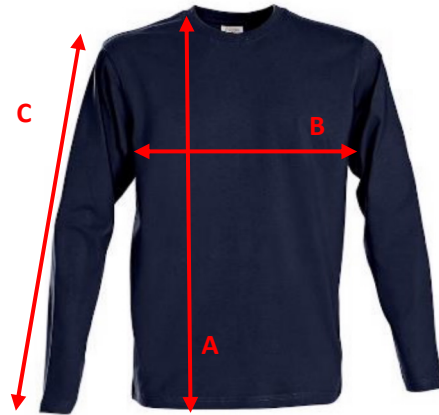

Printer
ACTIVE WEAR

SIZE CHART

Brand: PRINTER ACTIVE WEAR
Style: 2264016 HEAVY LONG SLEEVE

	XS	S	M	L	XL	XXL
A) body length CB	67,5	69	70,5	72	74	76
B) 1/2 chest	47	50	53	56	60	64
C) Sleeve length	61,5	63	64,5	66	68	70

All measurements are indicative with minimum tolerance of 1 cm