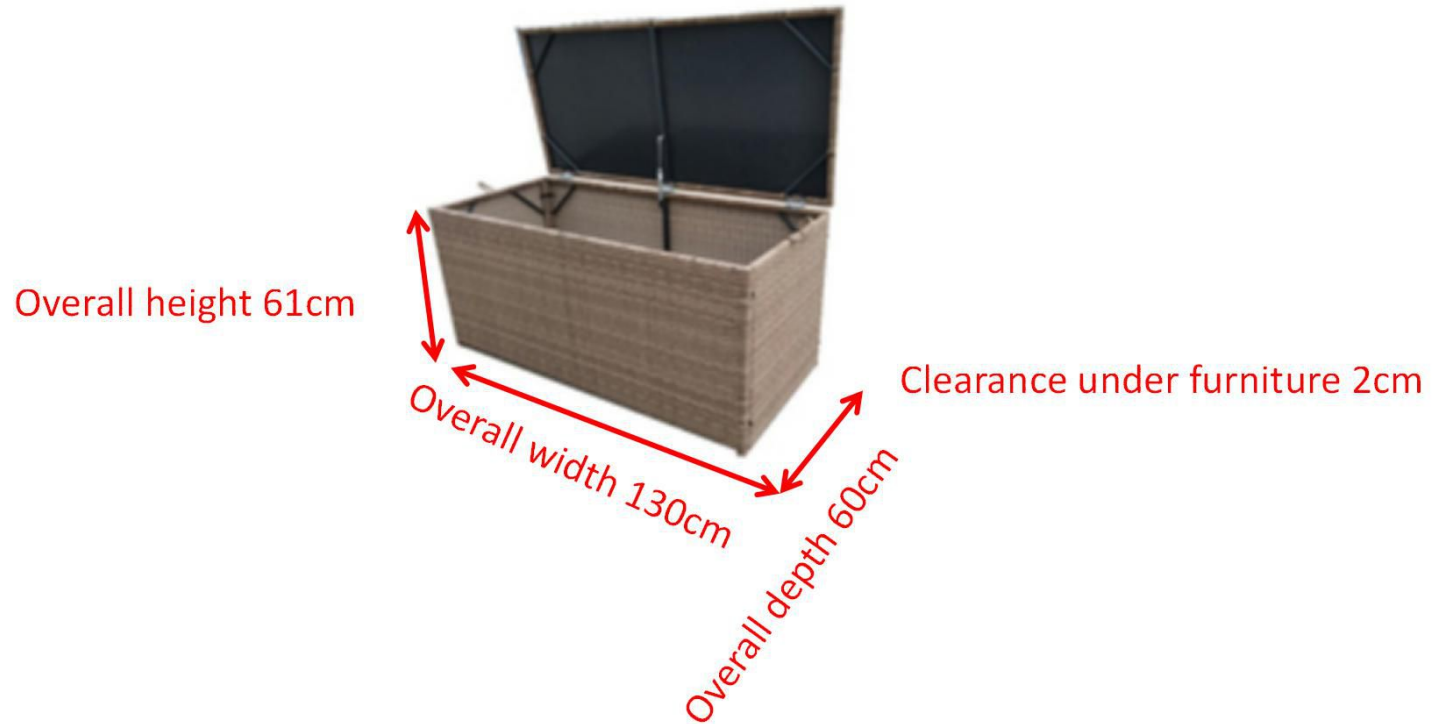

7314-007

7314-001

7314-004

Overall height 61cm

Clearance under furniture 2cm

Overall width 130cm

Overall depth 60cm