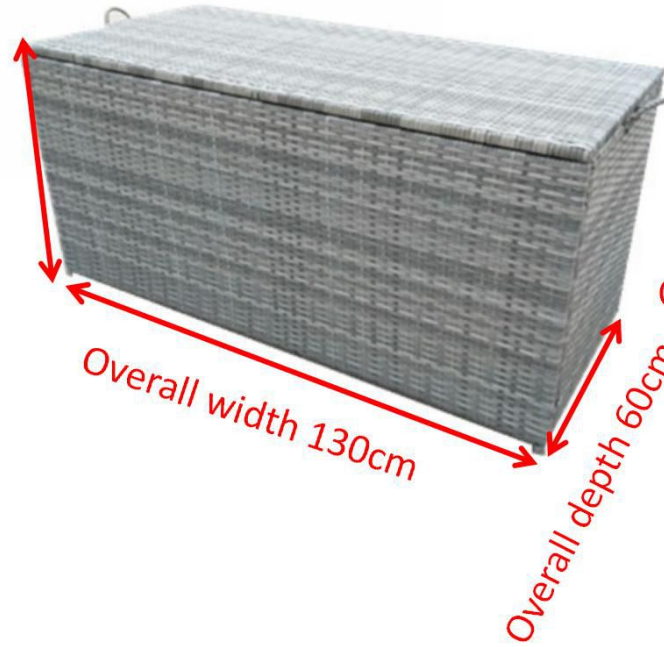

7314-007

7314-001

7314-004

Overall height 61cm

Clearance under furniture 2cm

Overall width 130cm

Overall depth 60cm