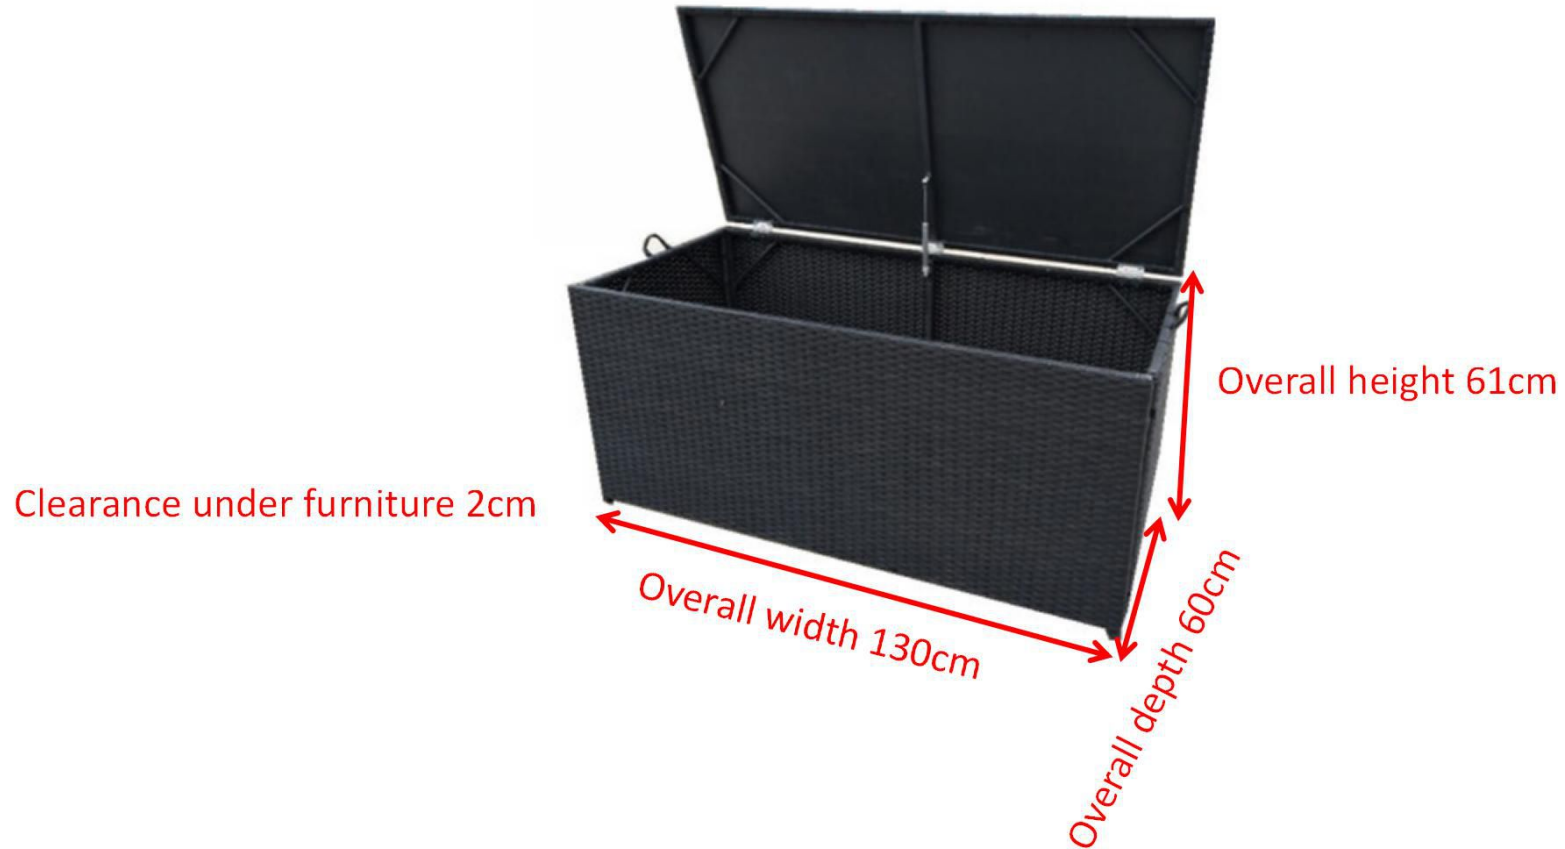

7314-007

7314-001

7314-004

Overall height 61cm

Clearance under furniture 2cm

Overall width 130cm

Overall depth 60cm