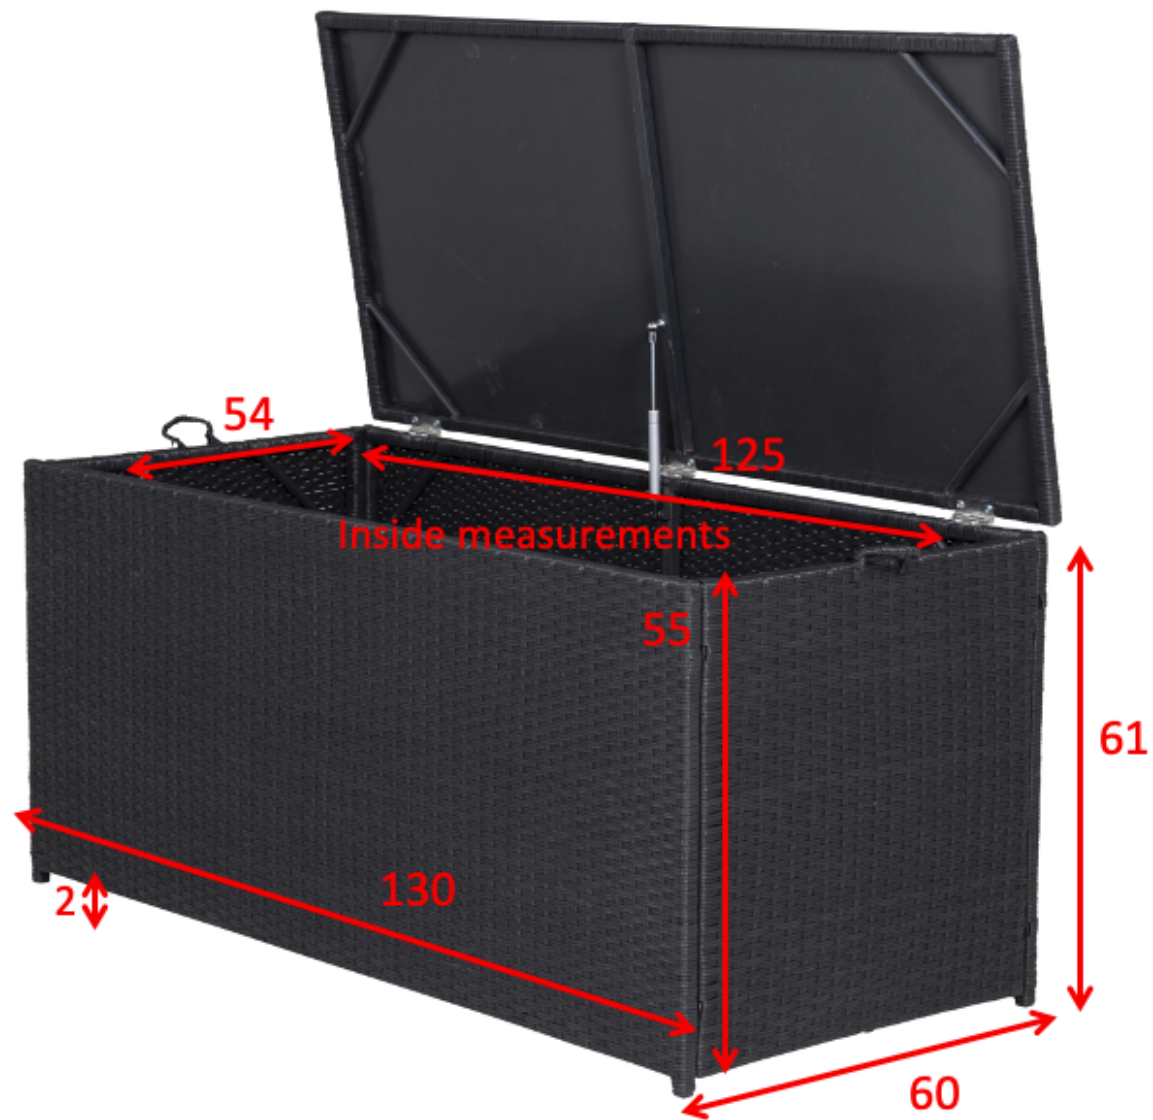

7314-007

7314-001

7314-004

Overall height 61cm

Clearance under furniture 2cm

Overall width 130cm

Overall depth 60cm