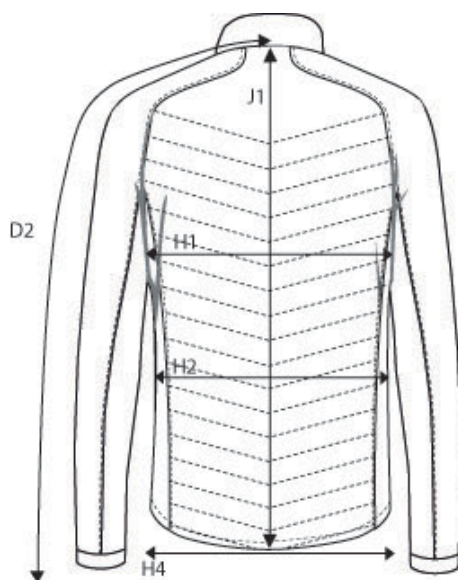

NIMBUS® | *Play*

PRODUCT MEASUREMENT SIZE AND FIT: BLOOMSDALE

BLOOMSDALE *Mens*

Base size: **M** / Measurement (in cm)

	Diagram	S	M	L	XL	XXL	3XL	4XL
CENTRE BACK TO END OF SLEEVE	D2	87	89,5	92	94,5	97	99,5	102
1/2 CHEST WIDTH at armhole	H1	54	57	60	63	66	69	72
1/2 WAIST WIDTH	H2	52,5	55,5	58,5	61,5	64,5	67,5	70,5
1/2 BOTTOM WIDTH	H4	50	53	56	59	62	65	68
FULL LENGTH at centre back	J1	69	71	73	75	77	79	81

BLOOMSDALE *Ladies*

Base size: **M** / Measurement (in cm)

	Diagram	XS	S	M	L	XL	XXL	3XL
CENTRE BACK TO END OF SLEEVE	D2	82,5	83,75	85	86,25	87,5	88,75	90
1/2 CHEST WIDTH at armhole	H1	44	47	50	53	56	59	63
1/2 WAIST	H2	42	45	48	51	54	58	62
1/2 BOTTOM WIDTH	H4	47	50	53	56	59	62	66
FULL LENGTH at centre back	J1	61	63	65	67	69	71	73