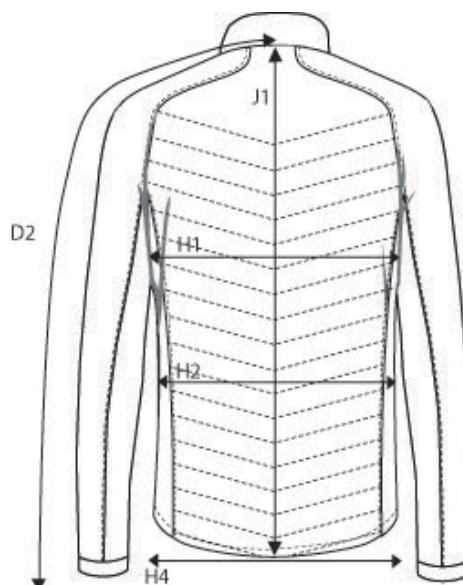

NIMBUS® | *Play*

PRODUCT MEASUREMENT SIZE AND FIT: BLOOMSDALE

BLOOMSDALE *Mens*

Base size: **M** / Measurement (in cm)

	Diagram	S	M	L	XL	XXL	3XL	4XL
CENTRE BACK TO END OF SLEEVE	D2	87	89,5	92	94,5	97	99,5	102
1/2 CHEST WIDTH at armhole	H1	54	57	60	63	66	69	72
1/2 WAIST WIDTH	H2	52,5	55,5	58,5	61,5	64,5	67,5	70,5
1/2 BOTTOM WIDTH	H4	50	53	56	59	62	65	68
FULL LENGTH at centre back	J1	69	71	73	75	77	79	81

BLOOMSDALE *Ladies*

Base size: **M** / Measurement (in cm)

	Diagram	XS	S	M	L	XL	XXL	3XL
CENTRE BACK TO END OF SLEEVE	D2	82,5	83,75	85	86,25	87,5	88,75	90
1/2 CHEST WIDTH at armhole	H1	44	47	50	53	56	59	63
1/2 WAIST	H2	42	45	48	51	54	58	62
1/2 BOTTOM WIDTH	H4	47	50	53	56	59	62	66
FULL LENGTH at centre back	J1	61	63	65	67	69	71	73