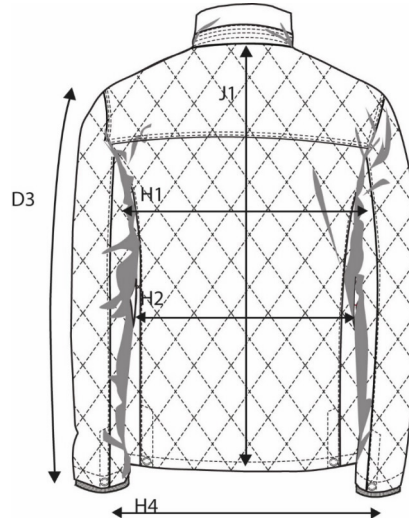

PRODUCT MEASUREMENT  
SIZE AND FIT: **HENDERSON**

**HENDERSON**Mens

Base size: L / Measurement (in cm)	Diagram	S	M	L	XL	XXL	3XL	4XL
SLEEVE LENGTH - from shoulderseam	D3	65,5	<b>67,25</b>	69	70,75	72,5	74,25	76
1/2 CHEST WIDTH at armhole	H1	55	<b>58</b>	61	64	67	70	73
1/2 WAIST	H2	54	<b>57</b>	60	63	66	69	72
1/2 BOTTOM WIDTH	H4	52	<b>55</b>	58	61	64	67	70
FULL LENGTH at centre back	J1	69	<b>71</b>	73	75	77	79	81

**HENDERSON**Ladies

Base size: M / Measurement (in cm)	Diagram	XS	S	M	L	XL	XXL	3XL
SLEEVE LENGTH - from shoulderseam	D3	62	63	<b>64</b>	65	66	67	67
1/2 CHEST WIDTH at armhole	H1	47	50	<b>53</b>	56	59	62	66
1/2 WAIST	H2	41	44	<b>47</b>	50	53	57	61
1/2 BOTTOM WIDTH	H4	48	51	<b>54</b>	57	60	63	67
FULL LENGTH at centre back	J1	63	64,5	<b>66</b>	67,5	69	70,5	70,5