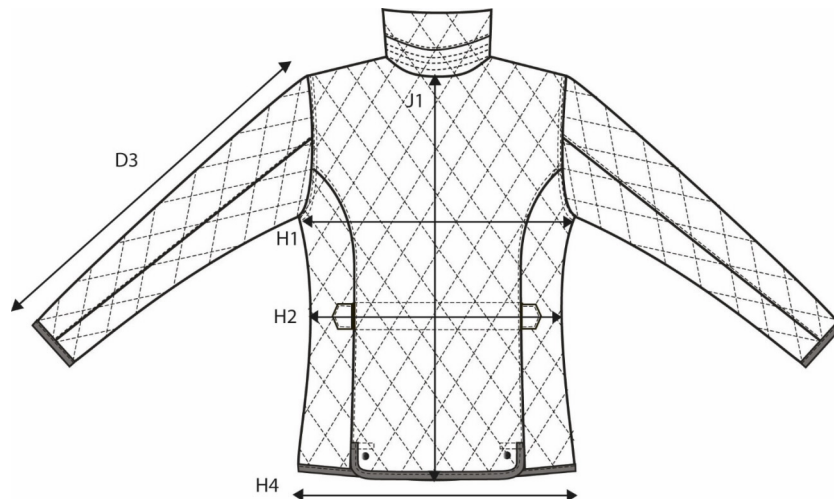

PRODUCT MEASUREMENT  
SIZE AND FIT: **HENDERSON**

**HENDERSON**Mens

Base size: L / Measurement (in cm)	Diagram	S	M	L	XL	XXL	3XL	4XL
SLEEVE LENGTH - from shoulderseam	D3	65,5	<b>67,25</b>	69	70,75	72,5	74,25	76
1/2 CHEST WIDTH at armhole	H1	55	<b>58</b>	61	64	67	70	73
1/2 WAIST	H2	54	<b>57</b>	60	63	66	69	72
1/2 BOTTOM WIDTH	H4	52	<b>55</b>	58	61	64	67	70
FULL LENGTH at centre back	J1	69	<b>71</b>	73	75	77	79	81

**HENDERSON**Ladies

Base size: M / Measurement (in cm)	Diagram	XS	S	M	L	XL	XXL	3XL
SLEEVE LENGTH - from shoulderseam	D3	62	63	<b>64</b>	65	66	67	67
1/2 CHEST WIDTH at armhole	H1	47	50	<b>53</b>	56	59	62	66
1/2 WAIST	H2	41	44	<b>47</b>	50	53	57	61
1/2 BOTTOM WIDTH	H4	48	51	<b>54</b>	57	60	63	67
FULL LENGTH at centre back	J1	63	64,5	<b>66</b>	67,5	69	70,5	70,5