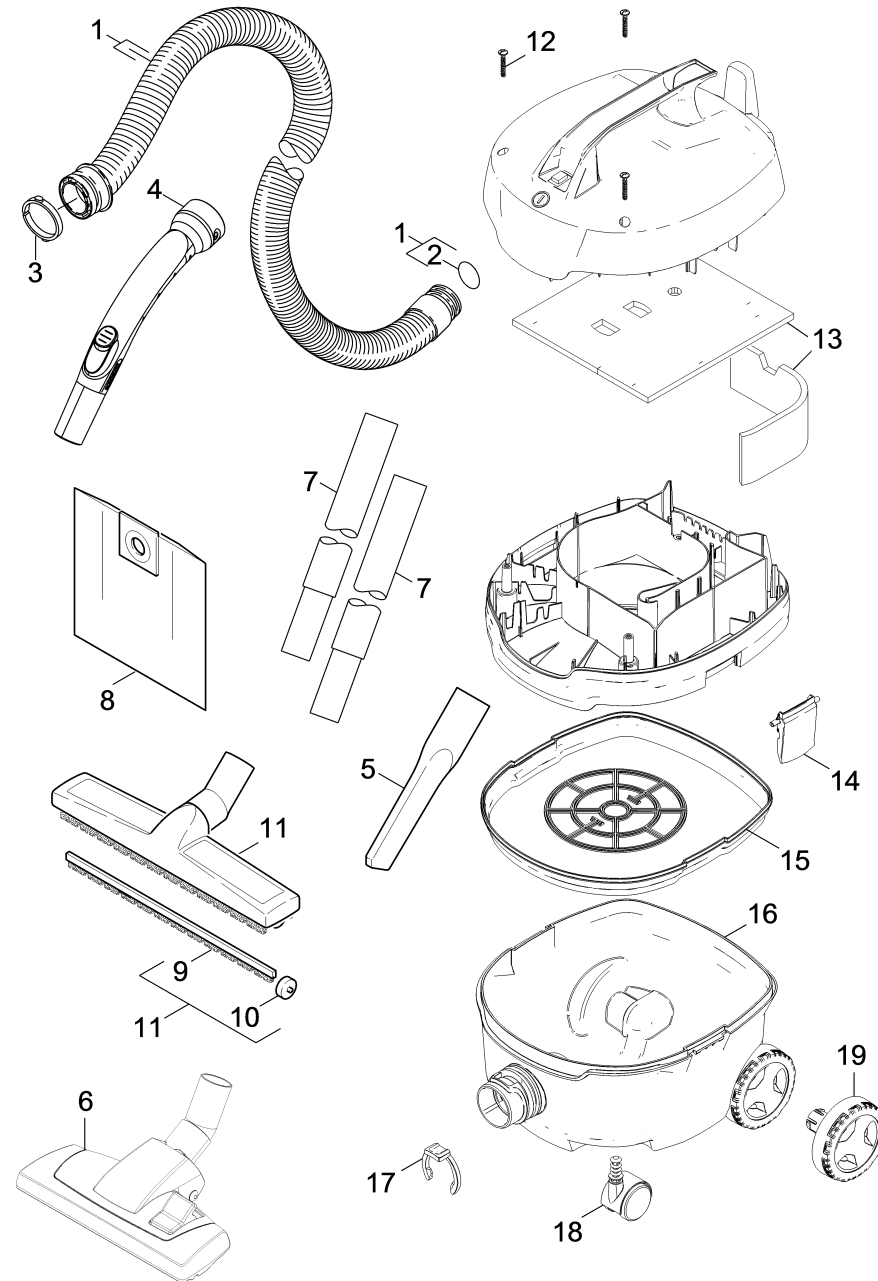

8 Short spare parts list (1.527-191.3)

Professional \ Vacuum cleaner \ Wet-dry vacuum cleaner \ T 7/1 Classic *EU \ Short spare parts list

KÄRCHER

8 Short spare parts list (1.527-191.3)

Professional \ Vacuum cleaner \ Wet-/dry vacuum cleaner \ T 7/1 Classic *EU \ Short spare parts list

KÄRCHER

POS	Article no.	Description	Quantity	Unit
1	4.440-911.0	Suction hose complete	1.000	ST
2	6.362-163.0	O-Ring seal 30,2 X 3,0-NBR 70	1.000	ST
3	5.031-703.0	Tension ring C35	1.000	ST
4	4.408-051.0	Tube elbow AS	1.000	ST
5	9.770-638.0	Crevice nozzle	1.000	ST
6	6.907-496.0	Combination nozzle packaged RD 270 NW35	1.000	ST
7	6.906-862.0	Suction tube without plastic insert blac	3.000	ST
8	6.904-084.0	Filter bags fleece 10 St.	1.000	ST
9	6.903-278.0	Brush strips set	1.000	ST
10	4.515-342.0	Roller complete with axle	2.000	ST
11	6.907-486.0	Floor tool packaged D300 NW32	1.000	ST
12	7.303-086.0	Screw 5x30 -10.9-R2R (K-In6Rd)	4.000	ST
13	2.889-059.0	Set filter	1.000	ST
14	5.033-035.0	Locking clip	2.000	ST
15	2.889-099.0	Filtering basket complete replacement	1.000	ST
16	2.889-098.0	Tank replacement	1.000	ST
17	5.343-022.0	Locking ring	1.000	ST
18	6.435-353.0	Castor D 42	2.000	ST
19	5.515-020.0	Wheel	2.000	ST